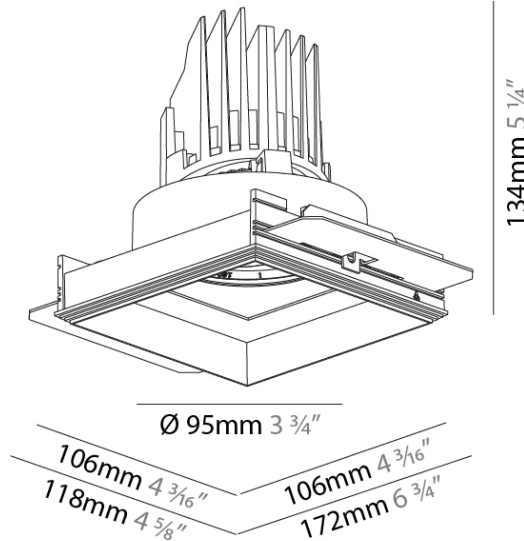

ELECTRICAL

Lamp Type: LED (Zhaga Standard)

Input Wattage (W): 13.2 / 16.5

Total Output Wattage (W): 12.1 / 14.7

Dimming: Tri-Mode (Non-Dimming and Phase Dimming (120Vac only) and 0-10V Dimming)

Driver Included: No

Driver Location: Recessed Housing

Driver Type: Constant Current - Universal

Driver Class: Class 2

Housing: See components

Input Voltage (V): 120 - 277

Constant Current (MA): 350

LED

Number of LEDs: 1

Color Temperature (°K): 2700 / 3000 / 3500 / 4000

Max. Delivered Lumen (lm): 850 / 950 / 1019 / 1040

Nominal Lumen (lm): 960 / 1070 / 1156 / 1180

CRI: >90 CRI

Efficiency (%): 88.5

Lamp Life (hrs): 50000

Upon Request: RGB-W Tunable White Special Color Temperature Special LED

OPTICAL

Reflector?: 10

Adjustability: Rotational 355°; Tilt 30°

Upon Request: Special Beam Angles

RATINGS AND CERTIFICATIONS

© 2024 Zaneen LLC, 10000 88-3382, F 416-247-9319, www.zaneen.com

Available for international specifications by adding "INT" at the end of the existing Model #. For assistance on 'custom' specifications, contact zteam@zaneen.com. In a constant effort to supply the best product, we reserve the right to change specifications or materials without notice. The most recent specification sheets are found at zaneen.com

IP rating: IP20